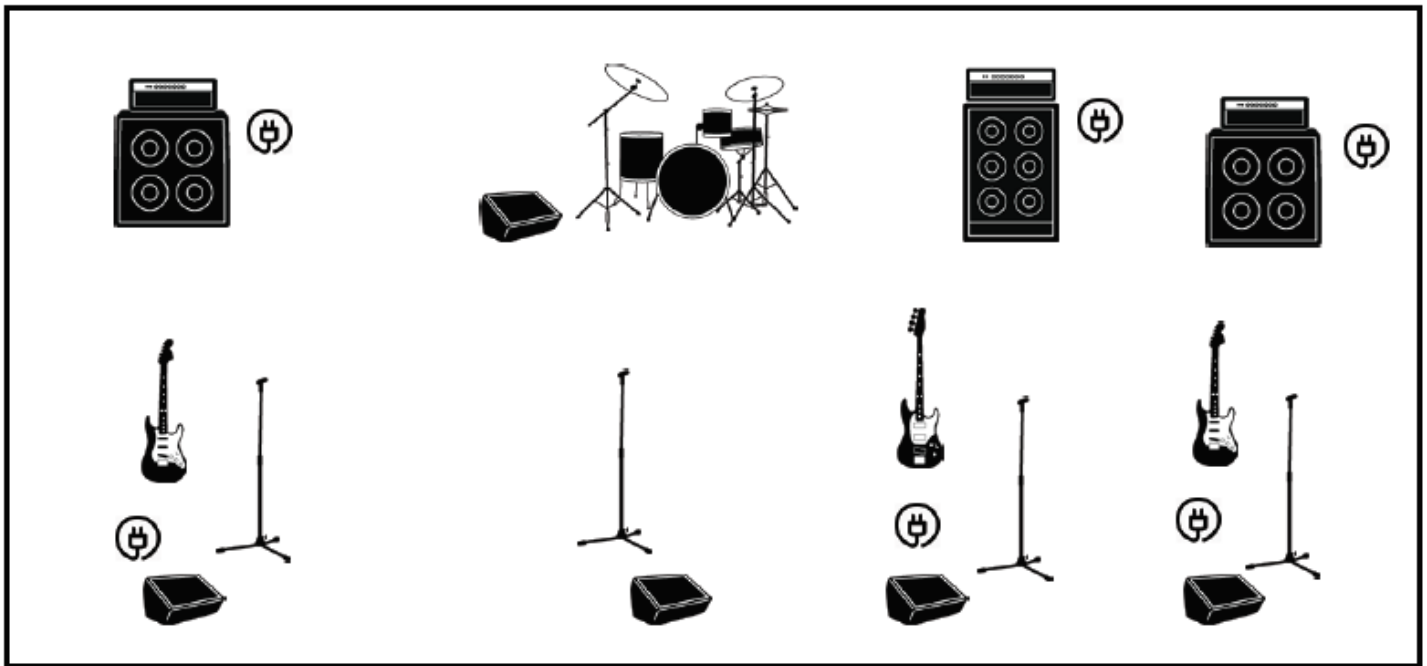

SKYRAID

STAGE PLOT

Updated
21/04/2026

INPUT LIST

1	Kick	9	Guitar L	17		25	
2	Snare	10	Guitar R	18		26	
3	RK Tom L	11	Lead Vox	19			
4	RK Tom R	12	Gtr L Vox	20		28	
5	FL Tom	13	Bass Vox	21		29	
6	OH L	14	Gtr R Vox	22		30	
7	OH R	15		23		31	
8	Bass	16		24		32	

NOTES

4 Vocals front of stage (Lead Vox, Guitar Vox x2, Bass Vox)

Power needed front of stage for pedals (Guitar x2, Bass)